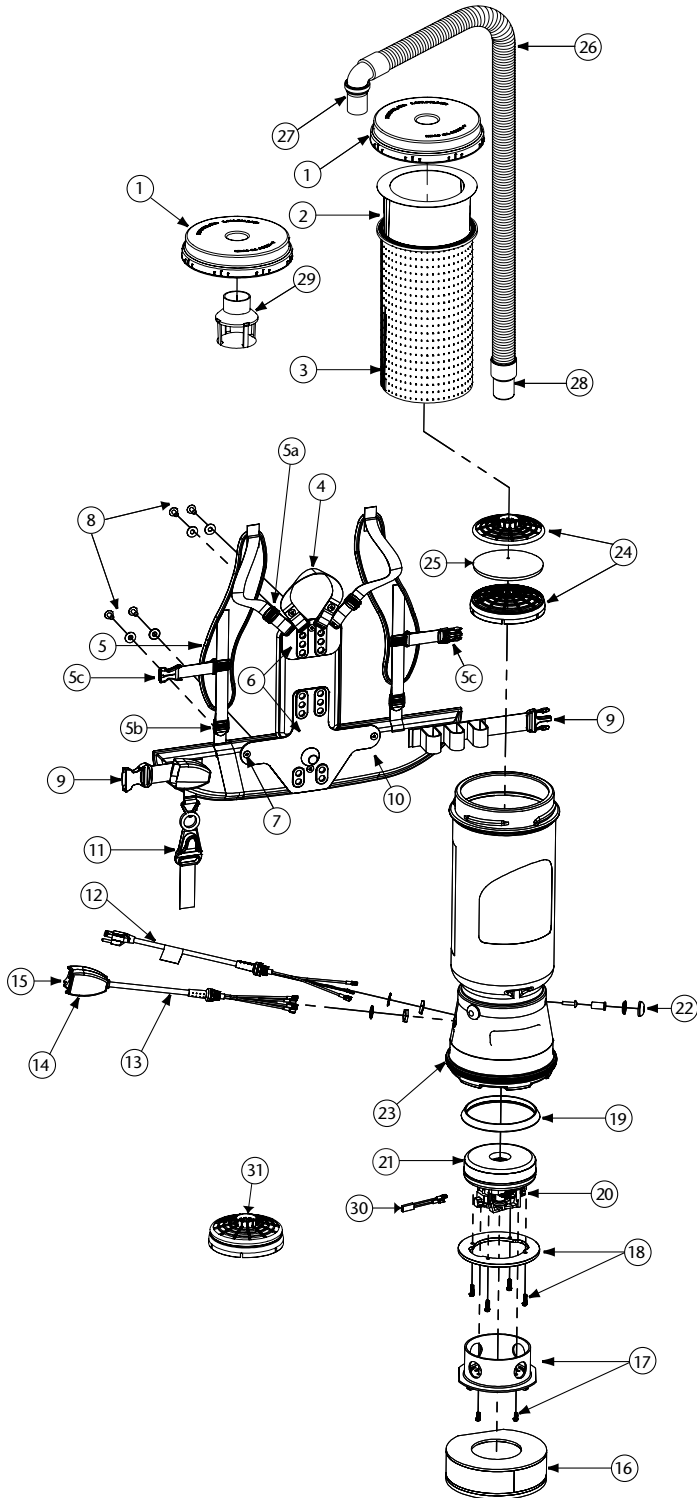

SUPER COACHVAC/SUPER COACHVAC HEPA/COACHVAC PARTS

No.	Product Name	Qty	List Price
1	100197 Twist Cap (Purple) (SCV and SCV HEPA only)	1 ea.	\$ 32.48
	100320 Twist Cap (Black) (CoachVac only)	1 ea.	32.48
2	100331 698 Sq. In. Intercept Micro Filter	10/pk	20.39
3	100565 Micro Cloth Filter	1 ea.	28.19
4	101737 Carry Handle w/Rivet and Washer Set	1 set	8.13
5	100356 Shoulder Strap Assembly (includes: #5a, 5b, 5c)	1 set	16.24
5a	100358 Shoulder Strap Plastic Adjustment Buckle (Top)	1 ea.	.94
5b	100357 Shoulder Strap Plastic Adjustment Buckle (Bottom)	1 ea.	.94
5c	103627 Sternum Strap Buckles (Latch and Keeper)	1 set	2.00
6	105046 Backplate (includes: #7)	1 ea.	24.99
7	100375 Barrel Nut Connection Set for Backplate (Replacement)	1 set	5.62
8	100716 Backplate (Black) Connection Set: 4 Screws w/Washers	1 set	12.49
9	106719 Waist Belt Keeper and Latch	1 ea.	11.32
10	100359 Waist Belt (includes: #9)	1 ea.	37.47
	100354 Strap Assembly Complete (includes: #5, 10)	1 set	49.97
	103166 Backplate (Black) System Complete (includes: #4, 5, 6, 8, 10)	1 set	62.46
11	102604 Schulte Cord Holder	1 ea.	8.35
12	100641 Power Cord (18" 14/3) Assembly	1 set	18.12
13	101610 Switch Cord Assembly (includes: #14, 15)	1 set	34.98
	101714 Switch Cord w/Crimps	1 ea.	15.50
14	101472 Switch Box w/Velcro and New Lamb Switch	1 set	22.48
15	106066 On/Off Switch (must use with #106287)	1 ea.	6.80
	106287 Switch Box w/Velcro and Screws	1 ea.	16.77
16	100597 Sound Muffler	1 ea.	22.99
17	105044 Motor Shroud Cover w/Screw Set: 2 Screws	1 set	21.41
18	100335 Motor Compression Ring w/Screws	1 set	10.62
	100378 Compression Ring Screw Set: 4 Screws	1 set	2.81
19	100014 Tetraseal	1 ea.	11.25
20	105697 Carbon Brush Set for CoachVac Motor (Domel Motor)	1 set	19.98
	100424 Carbon Brush Set for CoachVac Motor (Ametek Motor) (116311-00)	1 set	16.24
	106904 Carbon Brush Set for CoachVac Motor (Ametek Motor) (122157-00)	1 set	19.98
	105164 Carbon Brush Set for Super CoachVac Motor (Domel Motor)	1 set	19.98
	101720 Carbon Brush Set for Super CoachVac Motor (Ametek Motor)	1 set	19.98
21	100422 Motor/Fan (120 V) w/Crimps for CoachVac	1 ea.	72.45
	105162 Motor/Fan (120 V) w/Crimps for Super CoachVac	1 ea.	112.42
	100379 Motor Ground and Wire Clamp Set w/Screws	1 set	5.62
	100380 Motor Crimp Set: 4 Female, 4 Male, Ground Crimp Connector	1 set	9.99
22	100368 Motor Mounting System Set: 3 Well Nuts, 3 Bolts, 3 Washers, 3 Covers	1 set	12.49
23	100586 Bottom Bumper	1 ea.	6.88
24	100030 Dome Filter w/Foam Media	1 ea.	7.50
25	100343 Foam Filter Media for Dome Filter	1 ea.	1.26
	101220 High Filtration Disk (optional)	2/pk	10.09
26	103048 Static-Dissipating Hose w/Cuffs (Black)	1 ea.	23.74
27	101928 Replacement Double Swivel Elbow Cuff (Black)	1 ea.	8.63
28	100694 Replacement Swivel Cuff (Black) 1 1/2"	1 ea.	5.13
29	101543 Filter Guard (Optional)	1 ea.	9.02
30	103476 Thermal Protector	1 ea.	13.70
31	106526 Replacement HEPA Dome Filter	1 ea.	10.29
	101678 50' Extension Cord (Not Shown)	1 ea.	31.05